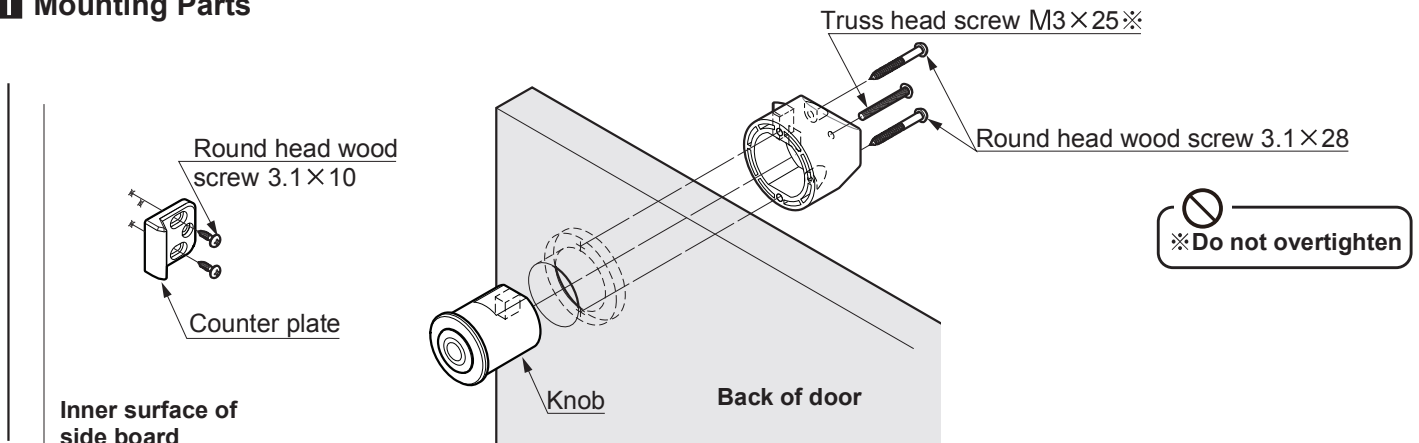

INSTALLATION

1 Mounting Parts