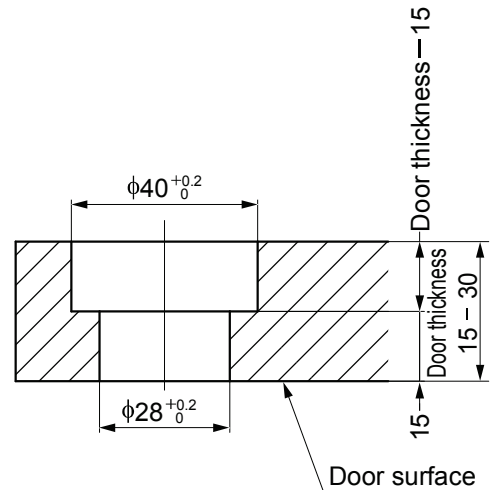

DOOR PROCESS DIMENSIONS