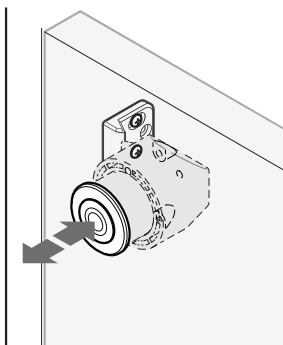

2 Operation Check

Check if latch works properly while pushing the knob (once to lock, once again to unlock).

! Be sure to push the knob at closed position. Latch may be damaged if you close the door after pushing the knob.

3 Adjusting counter plate

Adjust the position so that the latch operation is smooth without backlash.

4 Fastening counter plate

With the round head wood screw fasten the plate through the round hole.

SUGATSUNE KOGYO CO., LTD.
Tokyo, JAPAN

Phone: +81 3 3866 2260
E-mail: export@sugatsune.co.jp

SUGATSUNE KOGYO (UK) LIMITED
Reading, UK

Phone: +44 1189 272 955
E-mail: sales@sugatsune.co.uk

SUGATSUNE EUROPE GmbH
Düsseldorf, GERMANY

Phone: +49 211 53812 900
E-mail: sales@sugatsune.eu

SUGATSUNE AMERICA, INC.
California, USA

Phone: +1 310 329 6373
E-mail: sales@sugatsune.com

Chicago, USA

SUGATSUNE CANADA, INC.
Montreal, CANADA

Phone: +1 514 312 5267
E-mail: support@sugatsune.ca

SUGATSUNE SHANGHAI CO., LTD.
Shanghai, CHINA

Phone: +86 21 3632 1858
E-mail: lamp@sugatsune.com.cn

Guangzhou, CHINA

SUGATSUNE KOREA CO., LTD.
Incheon, KOREA

Phone: +82 32 220 0603
E-mail: sales@sugatsune-korea.co.kr

SUGATSUNE KOGYO INDIA PRIVATE LIMITED
Mumbai, INDIA

Phone: +91 9867299597
E-mail: sales@sugatsune.in

Delhi, INDIA