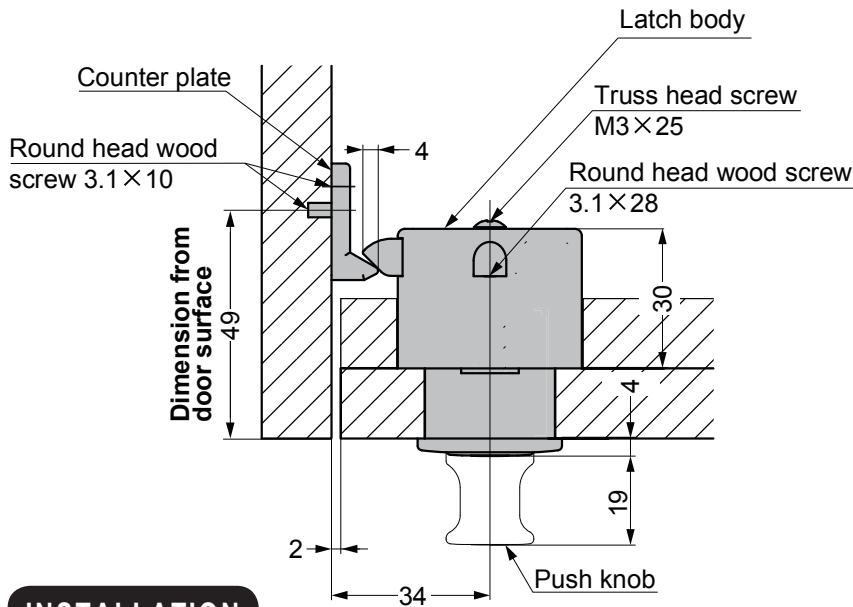

LAMP® PUSH KNOB LATCH PKL-07, PKL-08 INSTALLATION MANUAL

Thank you for selecting our product. Before starting installation, please read this manual thoroughly to ensure correct installation. Please keep this manual at hand for future reference.

DIMENSIONS